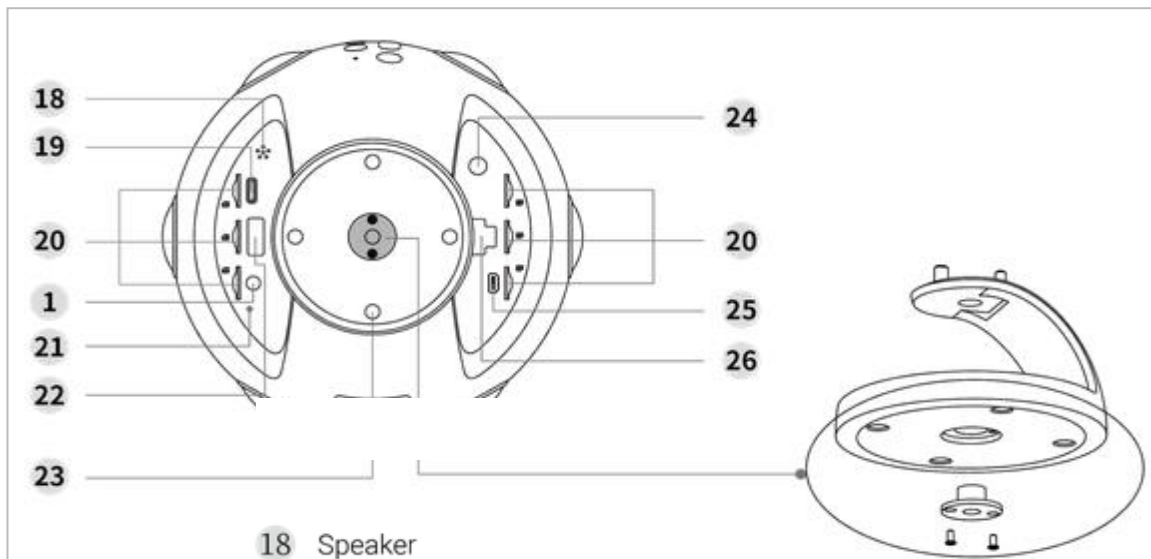

Fotodarstellung:

- 1 3.5mm Audio input port x 2
- 2 GPS antenna
- 3 WiFi (AP) antenna
- 4 OLED display
- 5 Return button
- 6 Setting button
- 7 Power indicator
- 8 Switch button
- 9 Power/Enter button
- 10 USB 2.0 port

- 14 Battery slot
- 15 SD card slot
- 16 Bolt
- 17 Fixed base

- 18 Speaker
- 19 USB Type-C port
- 20 MicroSD card slot x 6
- 21 Reset pinhole
- 22 USB 3.0 port
- 23 Standard 1/4" mounting point
- 24 DC power Input port
- 25 HDMI 2.0 Type D port
- 26 LAN port