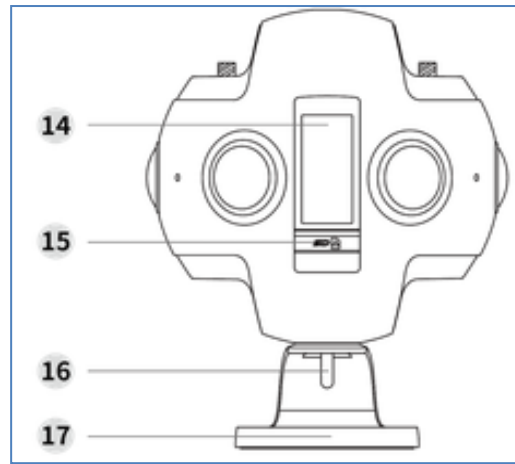

Bedienelemente

- 11 Battery hatch release
- 12 Microphone/Operation status indicator x 4
- 13 Lens x 6

- 14 Battery slot
- 15 SD card slot
- 16 Bolt
- 17 Fixed base