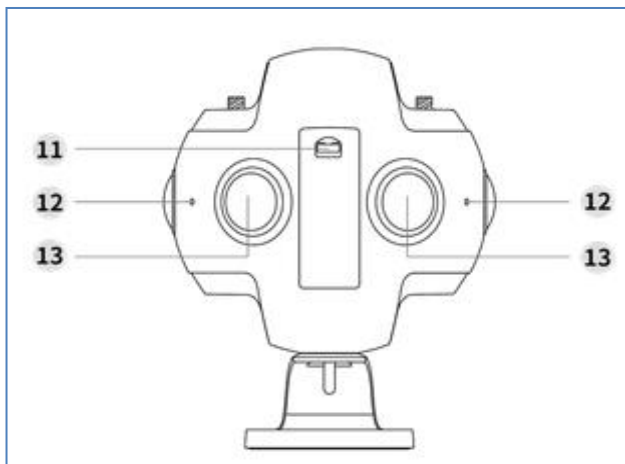

Bedienelemente

- 11 Battery hatch release
- 12 Microphone/Operation status indicator x 4
- 13 Lens x 6

- 14 Battery slot
- 15 SD card slot
- 16 Bolt
- 17 Fixed base